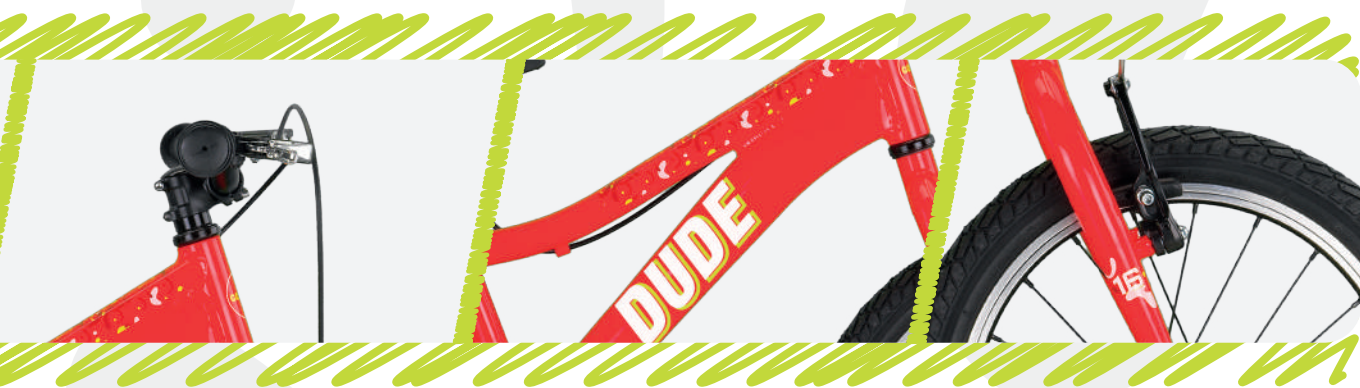

SPECIFICATIONS

FRAME	: Aluminium
FORK	: Hi-Ten Steel
HANDLEBAR	: Steel, Wide: 520 mm
STEM	: Alloy, 25,4 mm, Ext : 35 mm
SEATPOST	: Steel, Ø: 25,4 mm L: 250 mm
SEAT PIN	: Alloy, Bolted Clamp, Ø: 28,6 mm
CHAINWHEEL	: Steel, 32T single speed
BOTTOM BRACKET	: Steel, Semi Catridge
BRAKE SET	: LOGAN V-Brake, Alloy
BRAKE LEVER	: Semi Alloy 2 Finger Levers
WHEELS	: Aluminium CNC, Single-wall rim, 20 spokes,
TYRES	: Rubena Winner (16 * 1,90)
PEDALS	: Plastic pedals, None-Slip
SADDLE	: Kid Saddle
GRIPS	: Rubber Grips
ACCESSORIES	: Reflectors, Bell